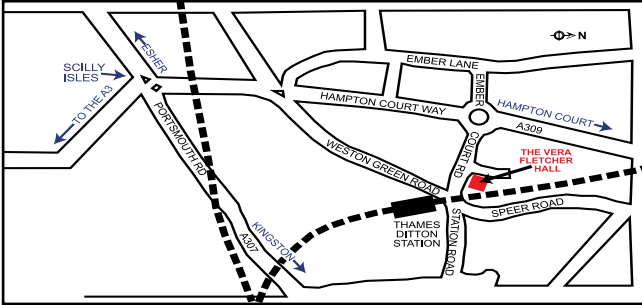

INFORMATION

the RCSherriff Trust
advancing the arts in Esher